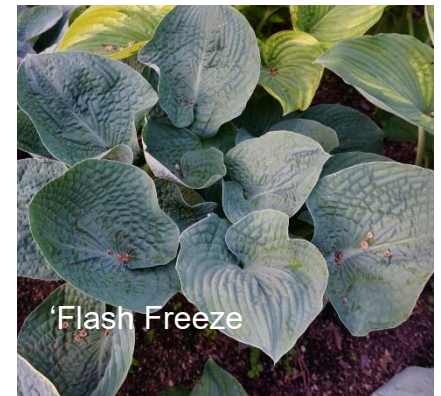

Medium to Large Hosta Availability for Spring 2024

Bare Root Plants: **Please order in multiples of five.**

Ready for immediate delivery!

* GHF Introduction

'**Alana's Laugh**' Medium. This waxy blue hosta has nicely ruffled leaves with purple petioles and sometimes some blue in the leaf. The leaves are light and airy and hold their blue color well. **$15**

*'**Ambrosia**' PPAF Large. Waxy, blue leaves with a light-yellow center, 'Guacamole' sport with very fragrant flowers. **$10**

'**Aphrodite**' Large. Double flowered form of *H. plantaginea*. **SPECIAL $6**

'**Big B**' **Limited!** Large. Sturdy, upright rich blue leaves that are heavily puckered. **$12**

'**Big Bubba**' Very Large. Upright blue green, somewhat unruly leaves that are loosely cupped, folded, and ruffled. Throw in a few puckers and you have a great big good old boy hosta. **$10**

*'**Bluebird of Happiness**' Medium. This tetraploid seedling features thick leaves with super substance that fold and wave, perhaps reminding you of a bird of paradise. **$10**